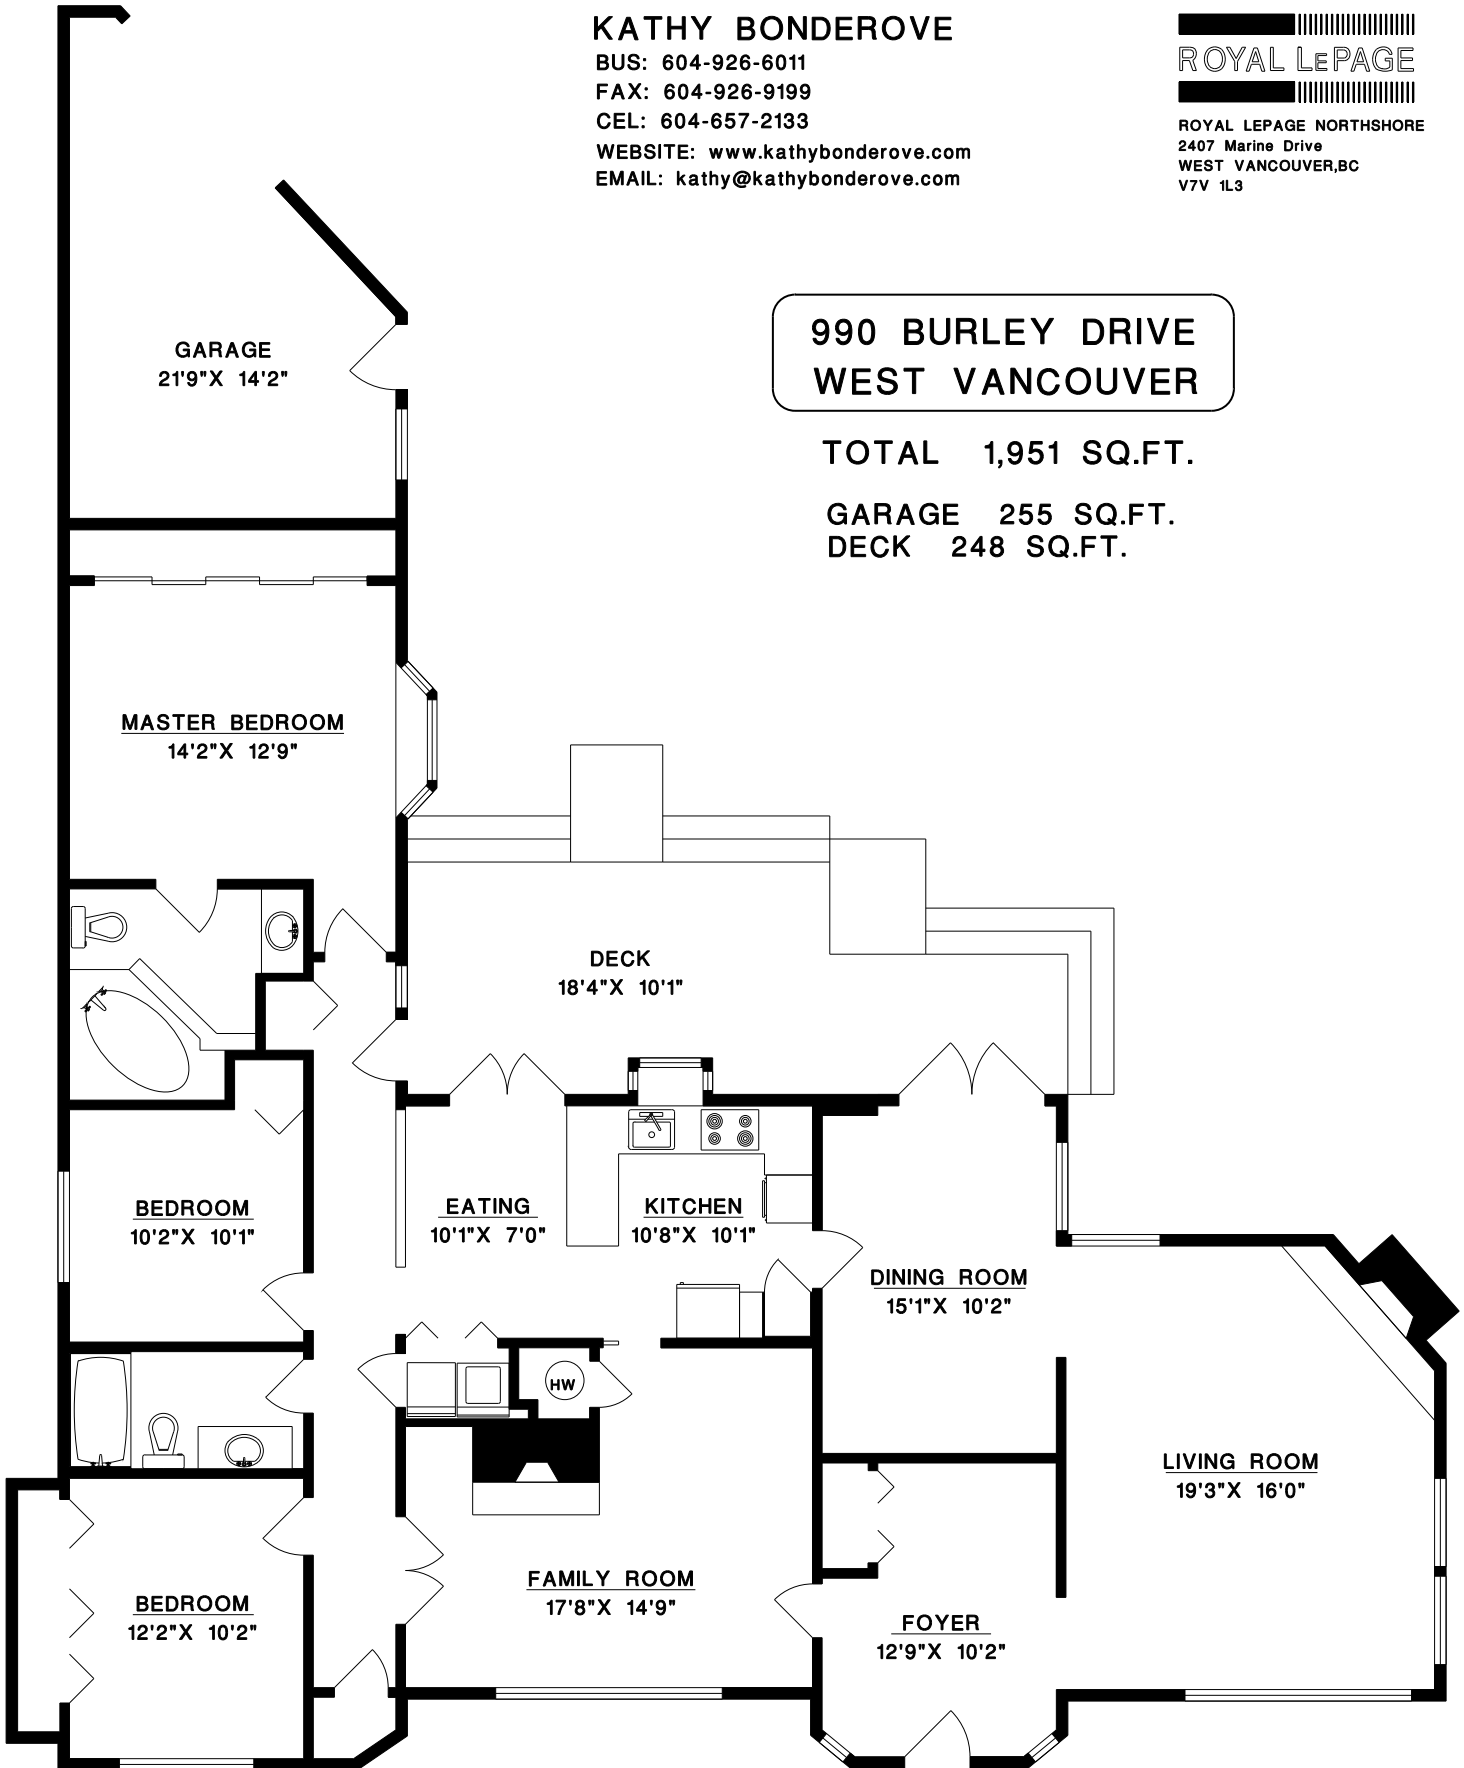

TOTAL 1,951 SQ.FT.

GARAGE 255 SQ.FT.

DECK 248 SQ.FT.

FILE: 1059-54
DATE: FEB/10