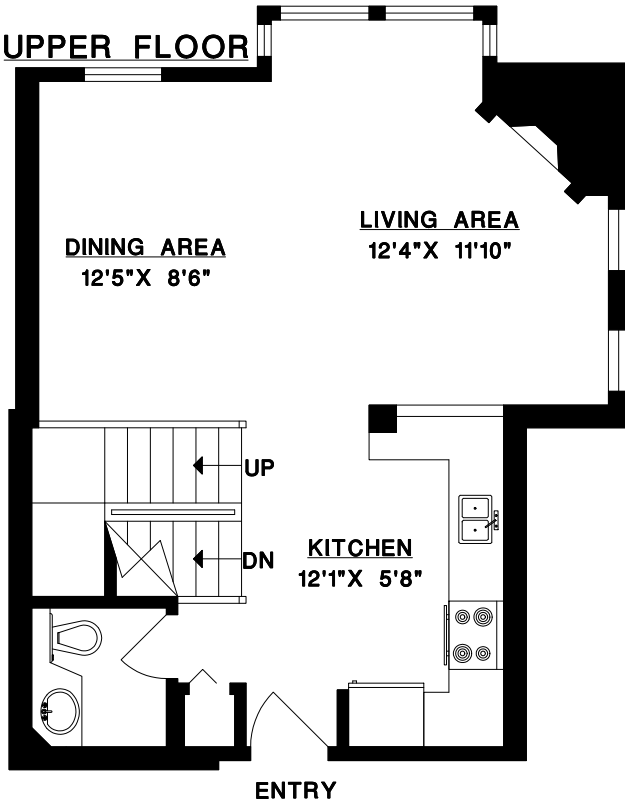

UPPER DECK

ROYAL LePAGE

KATHY BONDEROVE

604-657-2133

kathy@kathybonderove.com

**PH7-380 W. 10TH AVE.
VANCOUVER, B.C.**

UPPER FLOOR	514	SQ. FT.
LOWER FLOOR	612	SQ. FT.
* TOTAL	1126	SQ. FT.

ROOF DECK 206 SQ. FT.

*Area measurements taken to center of perimeter wall

UPPER FLOOR

LOWER FLOOR