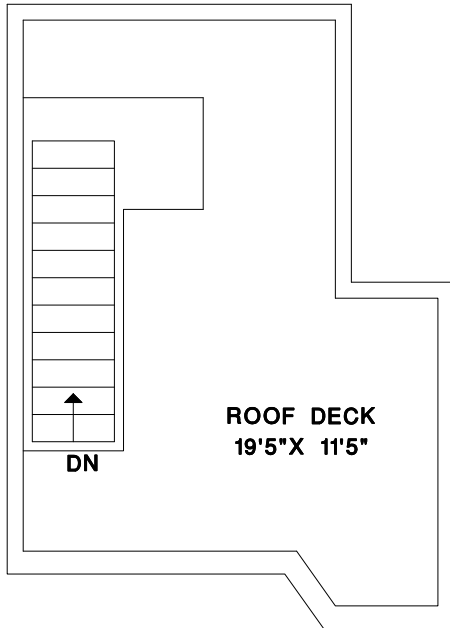

UPPER DECK

ROYAL LePAGE

KATHY BONDEROVE

604-657-2133

kathy@kathybonderove.com

**PH7-380 W. 10TH AVE.
VANCOUVER, B.C.**

UPPER FLOOR	514	SQ. FT.
LOWER FLOOR	612	SQ. FT.
* TOTAL	1126	SQ. FT.

ROOF DECK 206 SQ. FT.

*Area measurements taken to center of perimeter wall

UPPER FLOOR

LOWER FLOOR